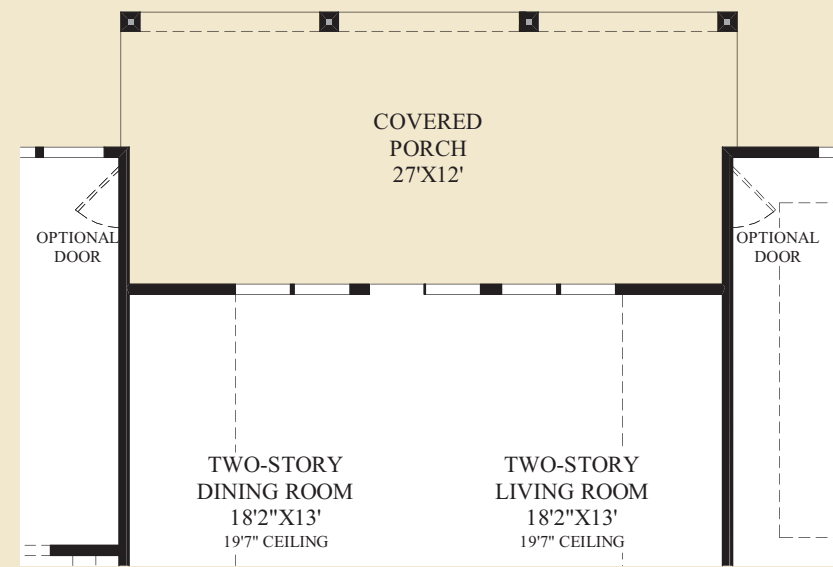

## THE MONTELENA | Interior

Two-Story Living Room

Mission

May be shown with optional features, including but not limited to two-tone stucco.

Williamsburg

May be shown with optional features, including but not limited to stone-front accents.

Calais

May be shown with optional features, including but not limited to stone-front accents and two-tone stucco.

SHOWN WITH OPTIONAL TWO-LEVEL COVERED PORCH

SHOWN WITH OPTIONAL TWO-LEVEL COVERED PORCH

**First Floor**

CALAIS EXTERIOR DESIGN SHOWN

SHOWN WITH OPTIONAL MEDIA ROOM ADDITION

**Second Floor**

**THE MONTELENA HIGHLIGHTS**

- Magnificent two-story foyer proudly displays elegant circular staircases with balcony overlook from above.
- Breathtaking living and dining room boasts stunning array of windows and atrium doors, complemented by two-story ceiling and columned entry.
- Delightful family room offers warm fireplace framed by radiant windows.
- Kitchen is complete with considerable center island, walk-in pantry and adjoining sunlit breakfast area, both with family room view.
- Private study with double-door entry is ideal for home office use.
- Distinguished master bedroom is enriched with 11' tray ceiling, illuminating windows, immense walk-in closets, and lavish master bath.
- Expansive second floor includes sensational gameroom, magnificent resource center, and large secondary bedrooms.