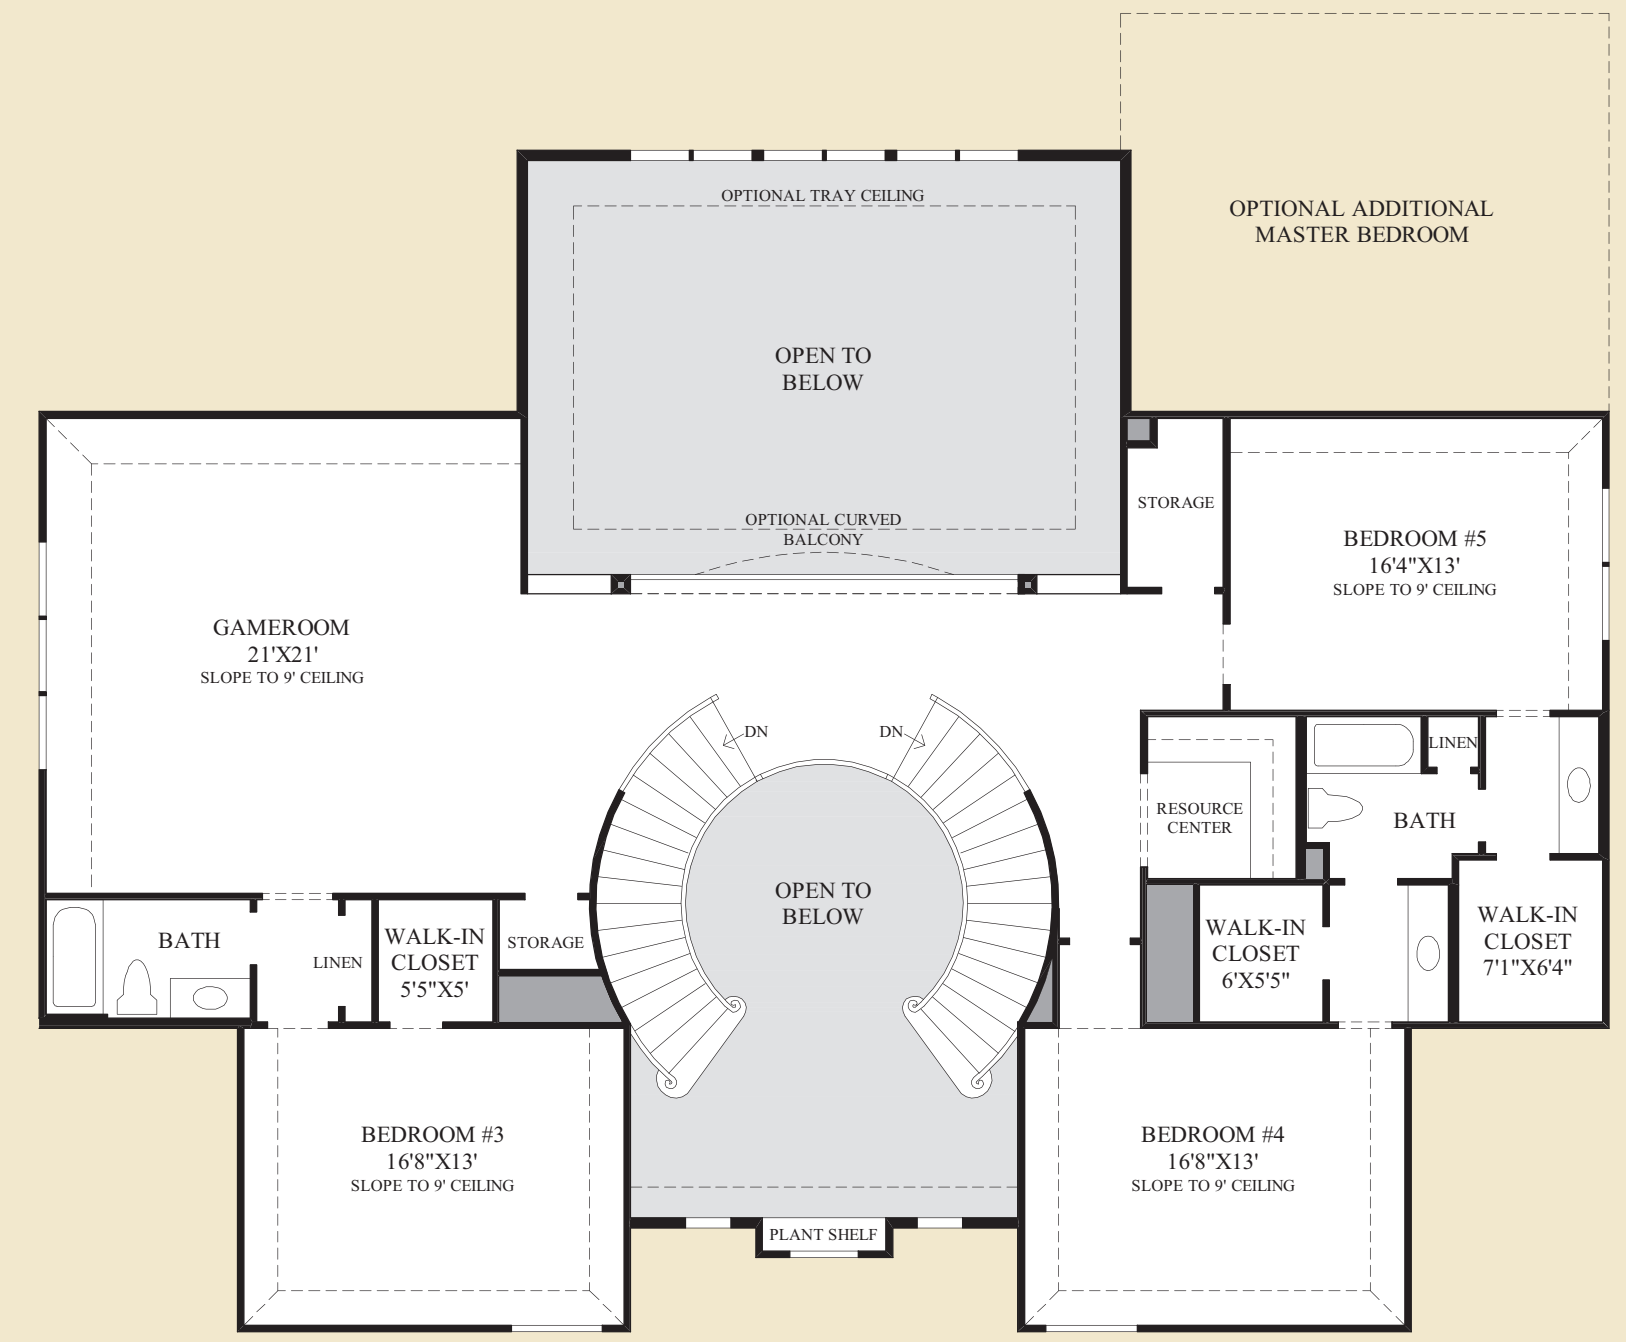

## THE MONTELENA | Interior

Two-Story Living Room

Mission

May be shown with optional features, including but not limited to two-tone stucco.

Williamsburg

May be shown with optional features, including but not limited to stone-front accents.

Calais

May be shown with optional features, including but not limited to stone-front accents and two-tone stucco.

SHOWN WITH OPTIONAL TWO-LEVEL COVERED PORCH

SHOWN WITH OPTIONAL TWO-LEVEL COVERED PORCH

**First Floor**

CALAIS EXTERIOR DESIGN SHOWN

SHOWN WITH OPTIONAL MEDIA ROOM ADDITION

**Second Floor**

**THE MONTELENA HIGHLIGHTS**

- Magnificent two-story foyer proudly displays elegant circular staircases with balcony overlook from above.
- Breathtaking living and dining room boasts stunning array of windows and atrium doors, complemented by two-story ceiling and columned entry.
- Delightful family room offers warm fireplace framed by radiant windows.
- Kitchen is complete with considerable center island, walk-in pantry and adjoining sunlit breakfast area, both with family room view.
- Private study with double-door entry is ideal for home office use.
- Distinguished master bedroom is enriched with 11' tray ceiling, illuminating windows, immense walk-in closets, and lavish master bath.
- Expansive second floor includes sensational gameroom, magnificent resource center, and large secondary bedrooms.

Kitchen with Optional Walk-Out Bay