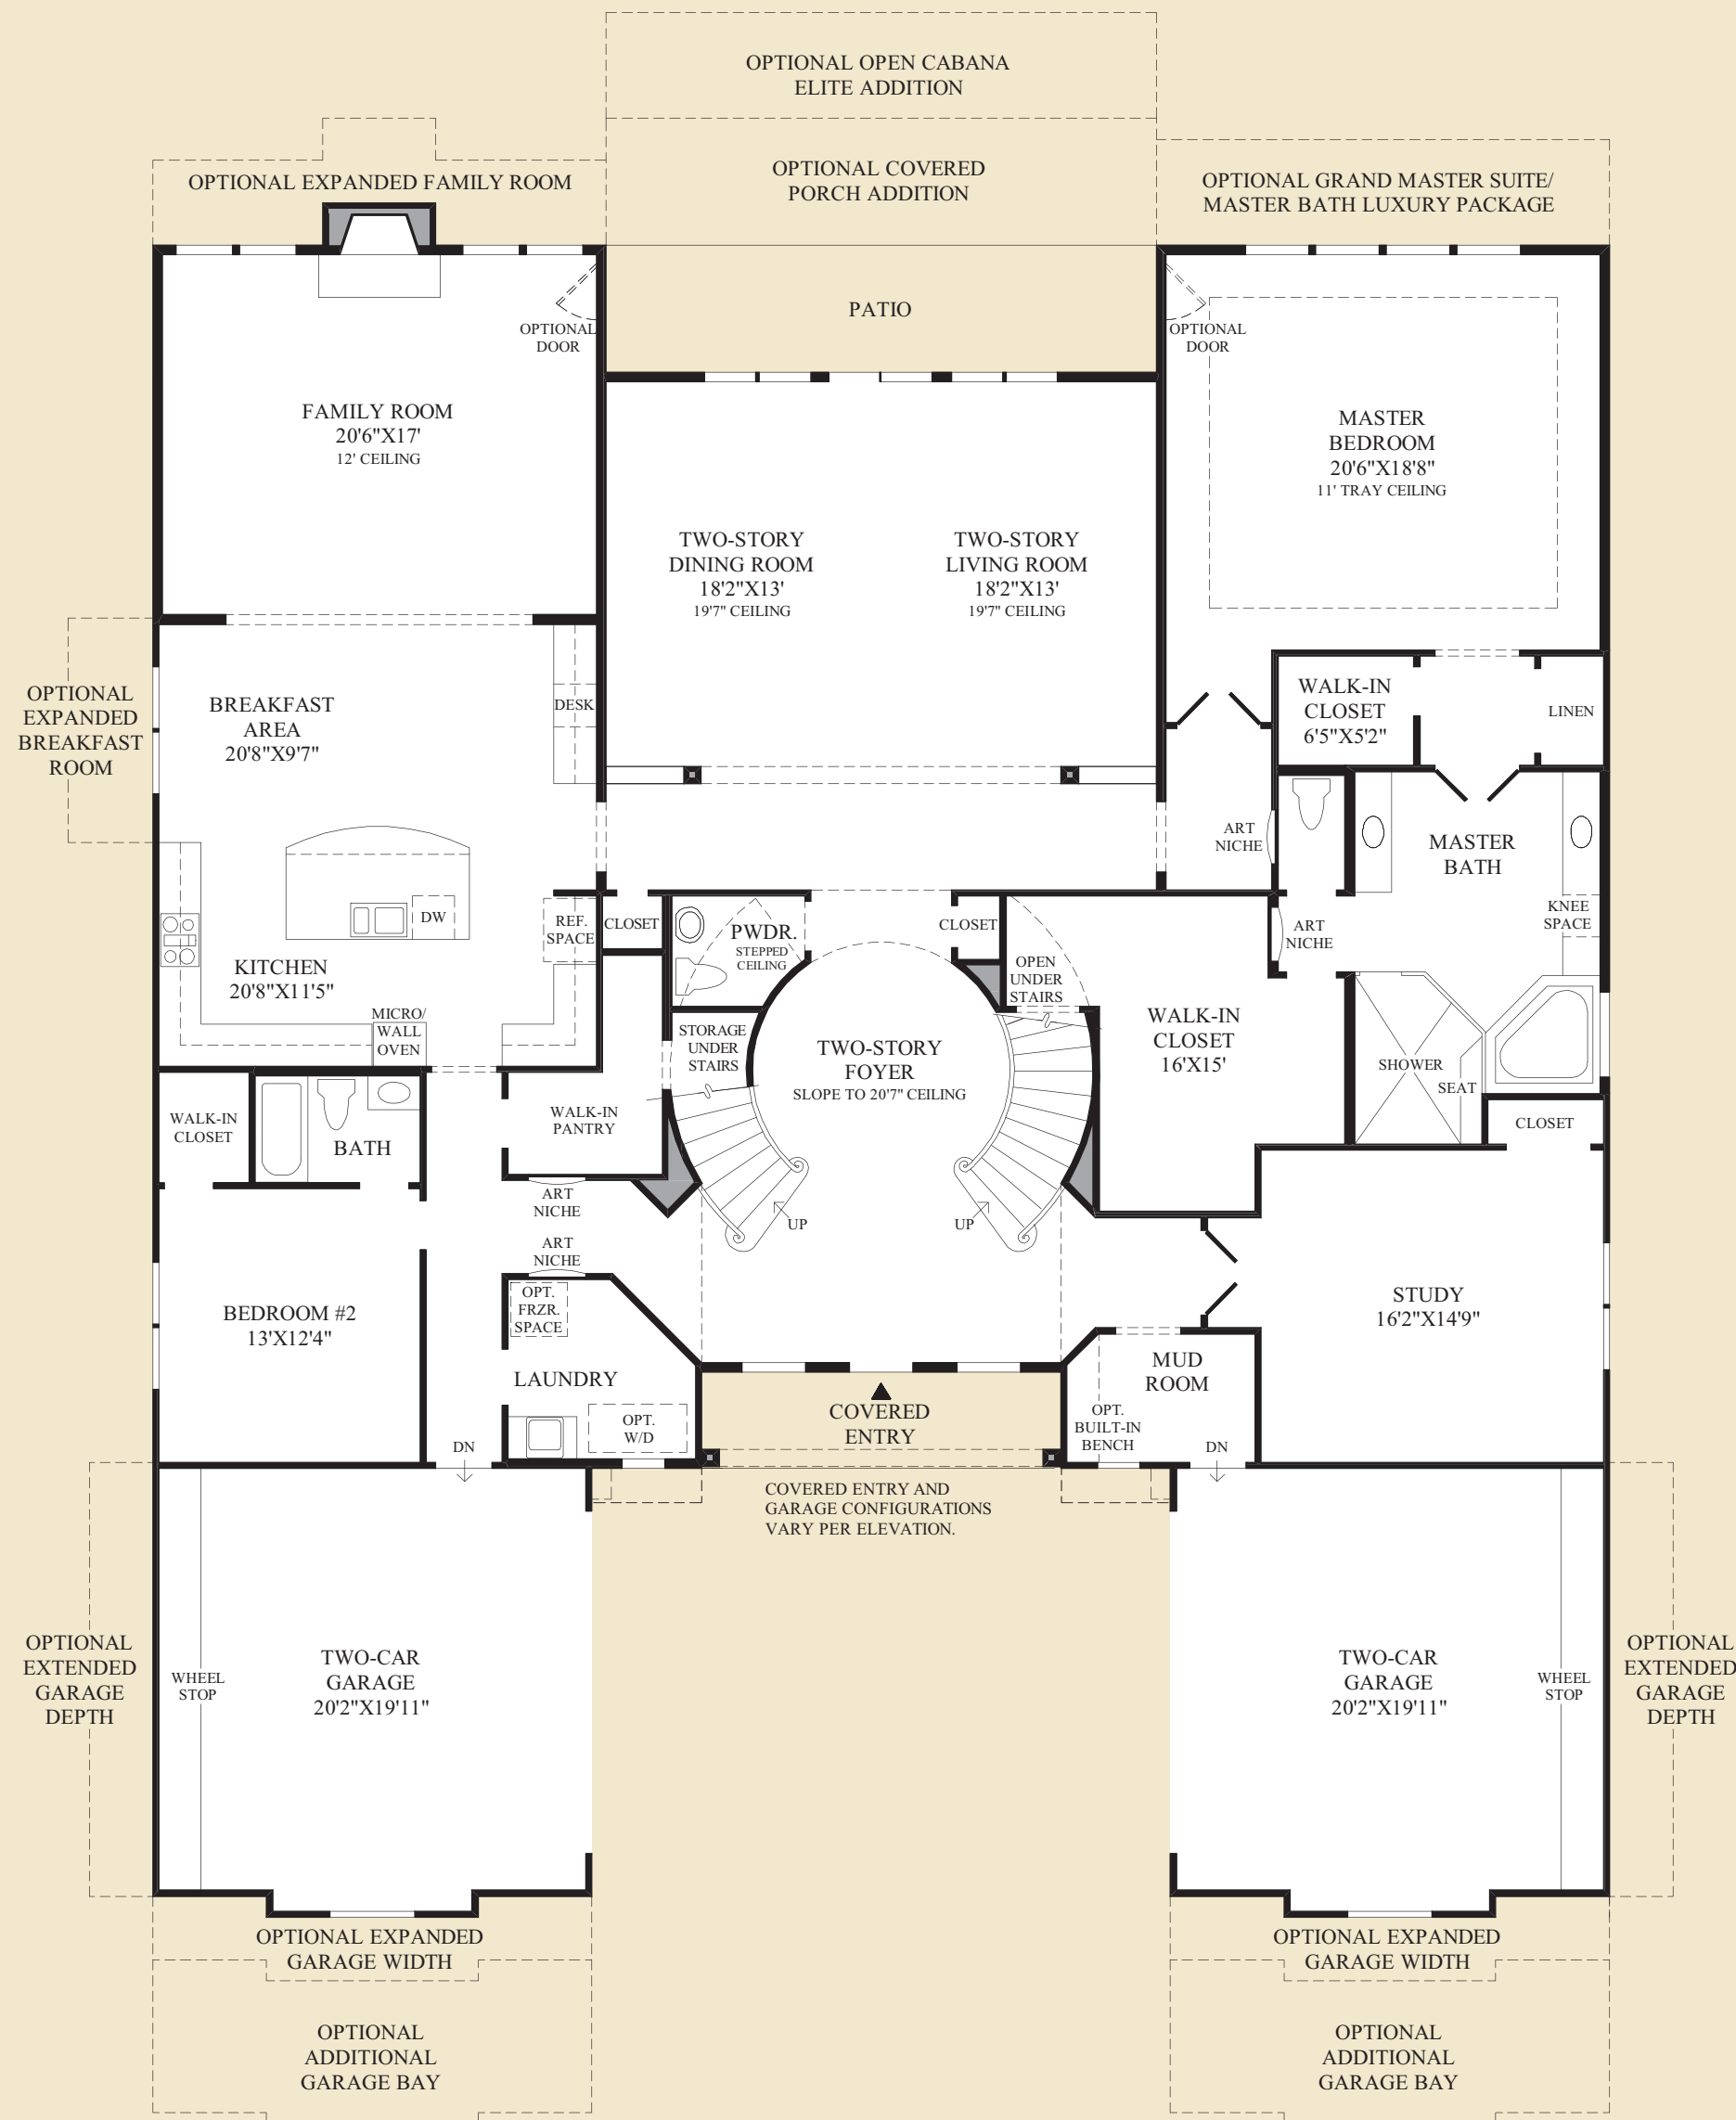

## THE MONTELENA | Interior

Two-Story Living Room

Mission

May be shown with optional features, including but not limited to two-tone stucco.

Williamsburg

May be shown with optional features, including but not limited to stone-front accents.

Calais

May be shown with optional features, including but not limited to stone-front accents and two-tone stucco.

SHOWN WITH OPTIONAL TWO-LEVEL COVERED PORCH

SHOWN WITH OPTIONAL TWO-LEVEL COVERED PORCH

**First Floor**

CALAIS EXTERIOR DESIGN SHOWN

SHOWN WITH OPTIONAL MEDIA ROOM ADDITION

**Second Floor**

**THE MONTELENA HIGHLIGHTS**

- Magnificent two-story foyer proudly displays elegant circular staircases with balcony overlook from above.
- Breathtaking living and dining room boasts stunning array of windows and atrium doors, complemented by two-story ceiling and columned entry.
- Delightful family room offers warm fireplace framed by radiant windows.
- Kitchen is complete with considerable center island, walk-in pantry and adjoining sunlit breakfast area, both with family room view.
- Private study with double-door entry is ideal for home office use.
- Distinguished master bedroom is enriched with 11' tray ceiling, illuminating windows, immense walk-in closets, and lavish master bath.
- Expansive second floor includes sensational gameroom, magnificent resource center, and large secondary bedrooms.

Kitchen with Optional Walk-Out Bay