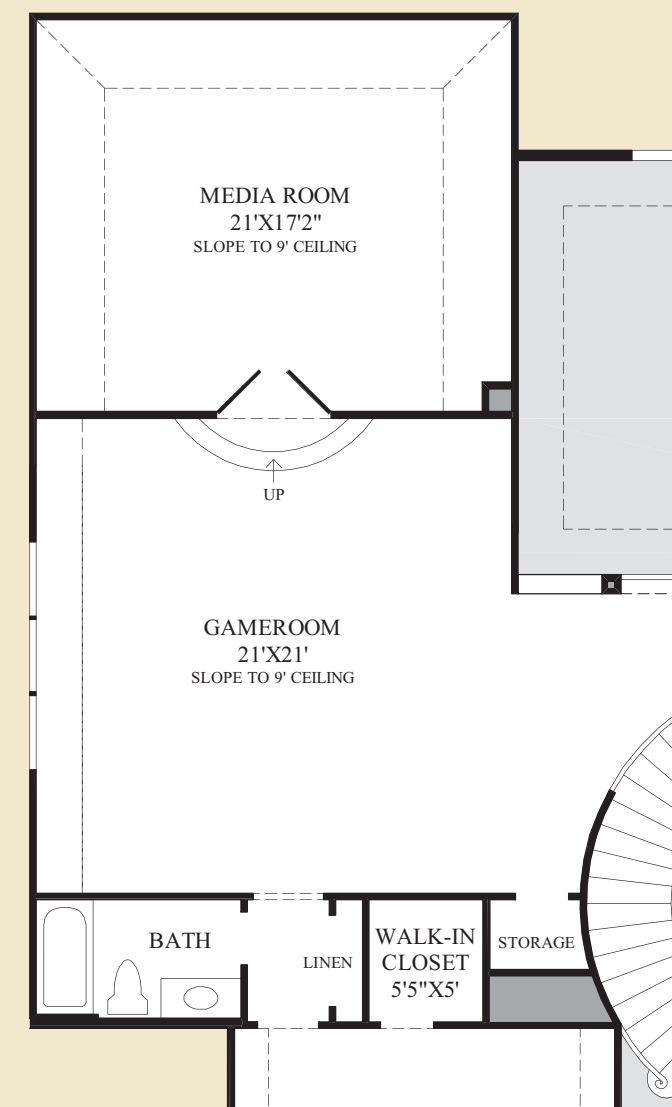

CALAIS EXTERIOR DESIGN SHOWN

SHOWN WITH OPTIONAL MEDIA ROOM ADDITION

**Second Floor**

**THE MONTELENA HIGHLIGHTS**

- Magnificent two-story foyer proudly displays elegant circular staircases with balcony overlook from above.
- Breathtaking living and dining room boasts stunning array of windows and atrium doors, complemented by two-story ceiling and columned entry.
- Delightful family room offers warm fireplace framed by radiant windows.
- Kitchen is complete with considerable center island, walk-in pantry and adjoining sunlit breakfast area, both with family room view.
- Private study with double-door entry is ideal for home office use.
- Distinguished master bedroom is enriched with 11' tray ceiling, illuminating windows, immense walk-in closets, and lavish master bath.
- Expansive second floor includes sensational gameroom, magnificent resource center, and large secondary bedrooms.

Kitchen with Optional Walk-Out Bay