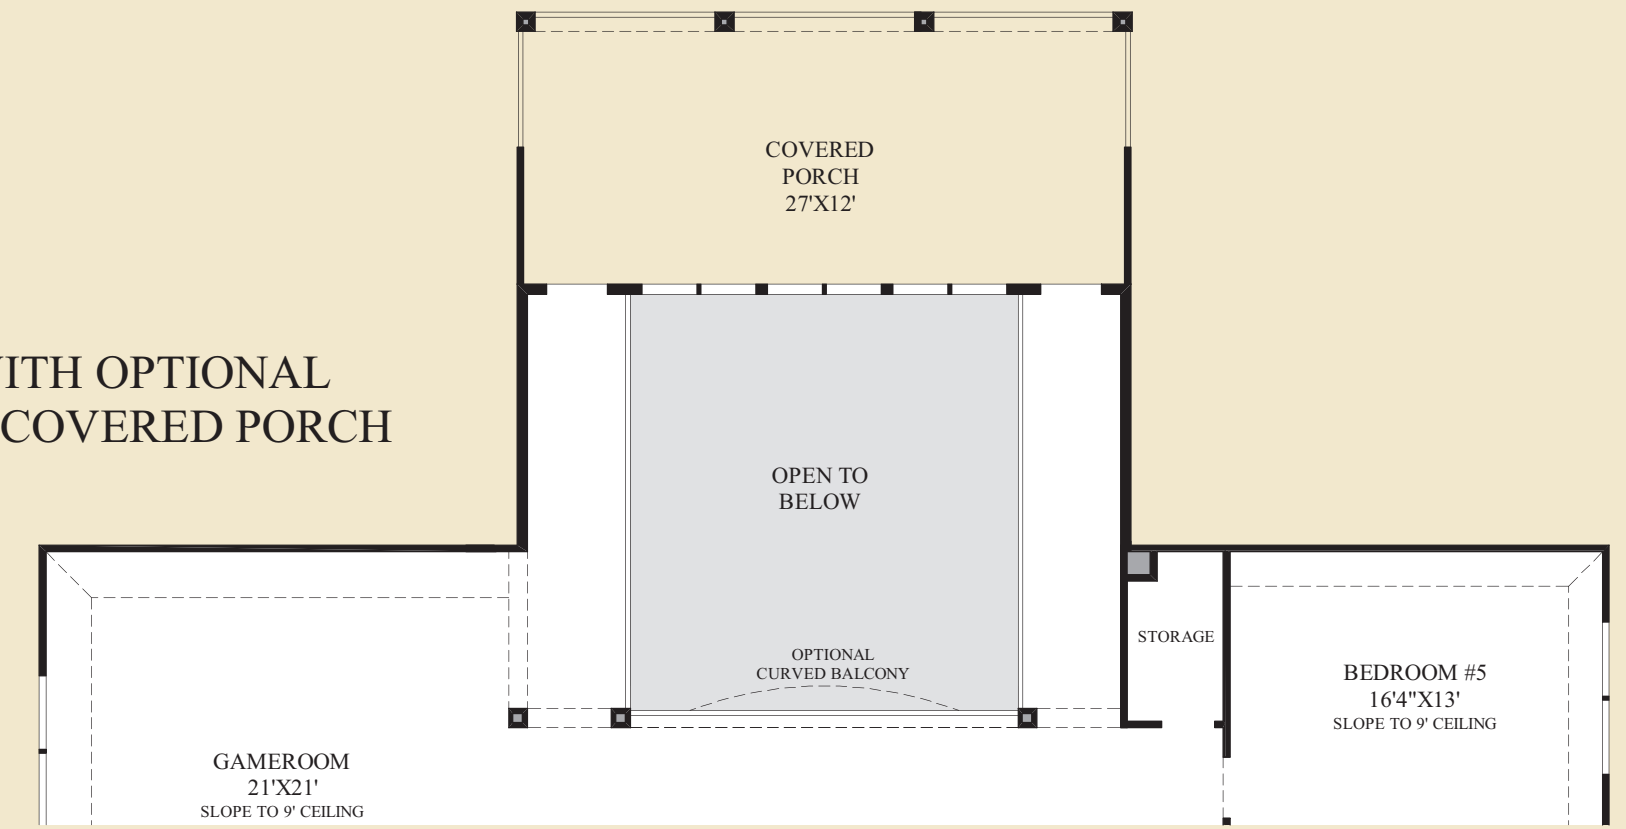

## THE MONTELENA | Interior

Two-Story Living Room

Mission

May be shown with optional features, including but not limited to two-tone stucco.

Williamsburg

May be shown with optional features, including but not limited to stone-front accents.

Calais

May be shown with optional features, including but not limited to stone-front accents and two-tone stucco.

SHOWN WITH OPTIONAL TWO-LEVEL COVERED PORCH

SHOWN WITH OPTIONAL TWO-LEVEL COVERED PORCH

**First Floor**

CALAIS EXTERIOR DESIGN SHOWN

SHOWN WITH OPTIONAL MEDIA ROOM ADDITION

**Second Floor**

**THE MONTELENA HIGHLIGHTS**

- Magnificent two-story foyer proudly displays elegant circular staircases with balcony overlook from above.
- Breathtaking living and dining room boasts stunning array of windows and atrium doors, complemented by two-story ceiling and columned entry.
- Delightful family room offers warm fireplace framed by radiant windows.
- Kitchen is complete with considerable center island, walk-in pantry and adjoining sunlit breakfast area, both with family room view.
- Private study with double-door entry is ideal for home office use.
- Distinguished master bedroom is enriched with 11' tray ceiling, illuminating windows, immense walk-in closets, and lavish master bath.
- Expansive second floor includes sensational gameroom, magnificent resource center, and large secondary bedrooms.

Kitchen with Optional Walk-Out Bay