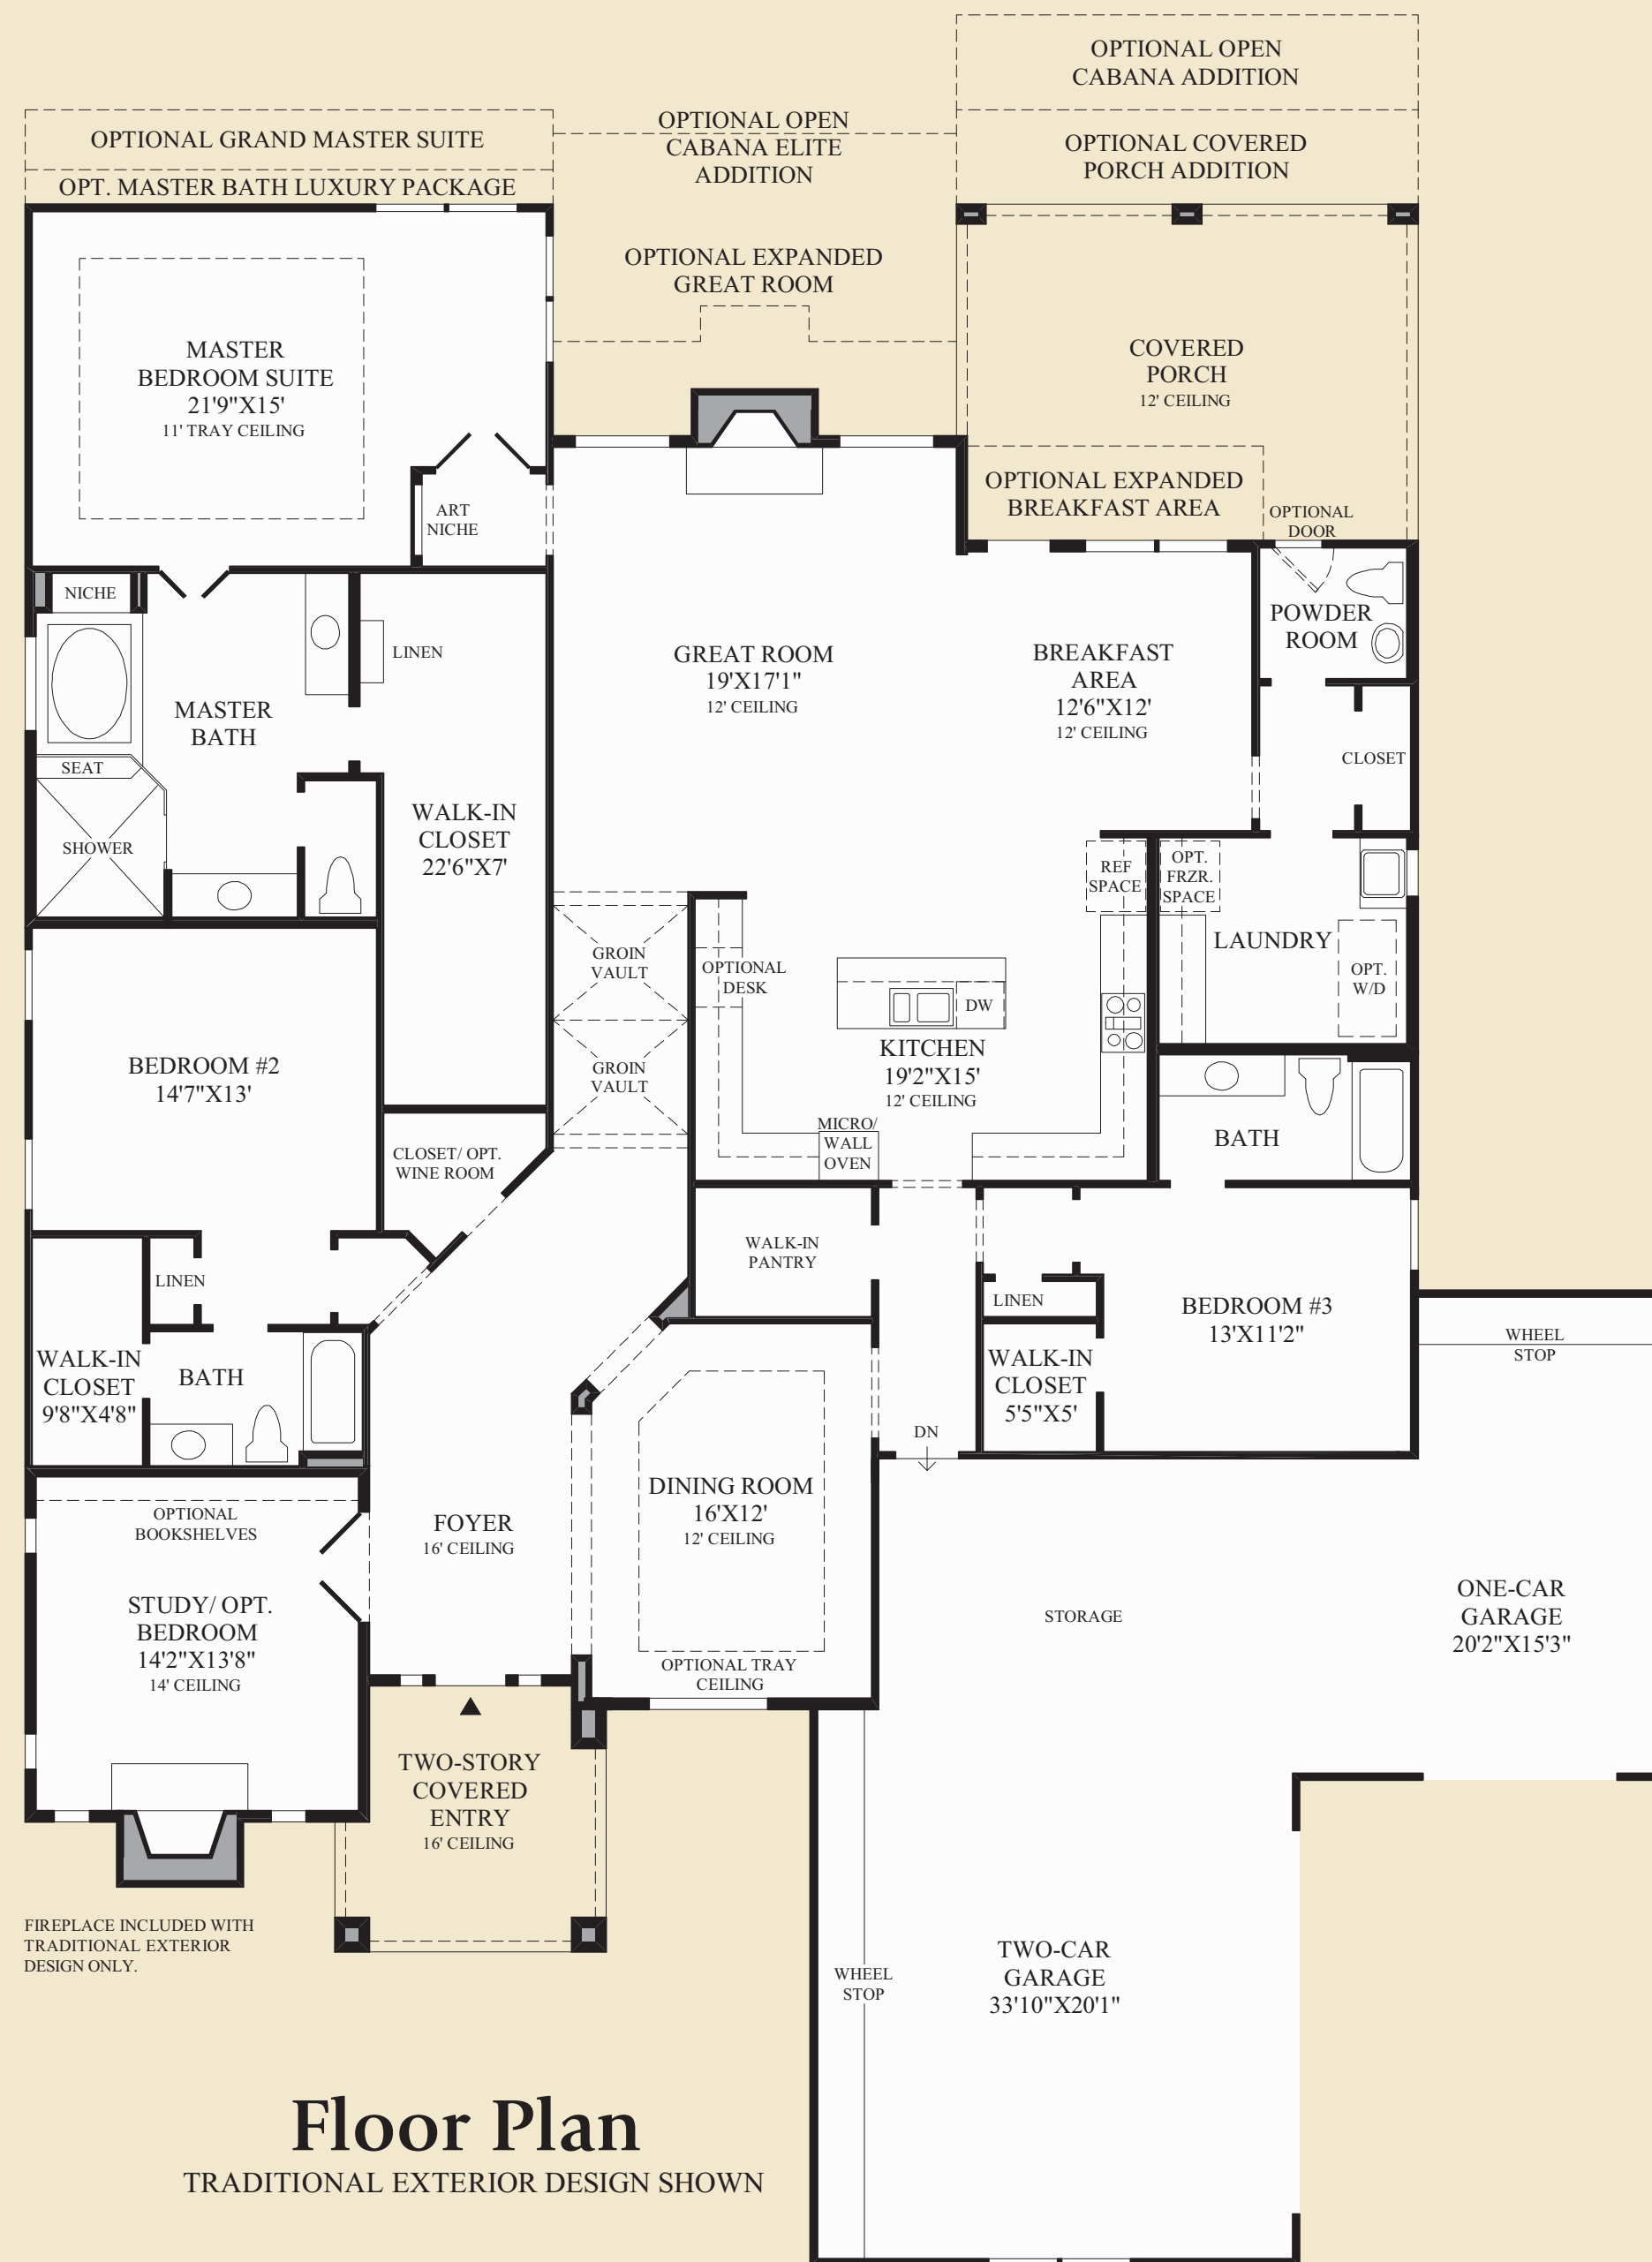

THE MILANESE | Exterior Designs

Traditional

Mediterranean

May be shown with optional features, including but not limited to two-tone stucco.

THE MILANESE

Bordeaux

May be shown with optional features, including but not limited to two-tone stucco.

Toll Brothers
America's Luxury Home Builder®

Berkshire

May be shown with optional features, including but not limited to stone-front accents.

Floor Plan

TRADITIONAL EXTERIOR DESIGN SHOWN

SHOWN WITH STAIRS TO
OPTIONAL SECOND FLOOR

SHOWN WITH:

- OPTIONAL PLAYROOM
- OPTIONAL MEDIA ROOM
- OPTIONAL FOURTH BEDROOM
- OPTIONAL AU PAIR SUITE

THE MILANESE HIGHLIGHTS

- Covered porch leads to welcoming foyer that opens to airy dining room and spectacular groin vault pathway.
- Spacious kitchen flaunts a center island, an abundance of counter space, and walk-in pantry.
- Sunlit great room featuring standard radiant fireplace and wonderful arrangement of windows is adjacent to breakfast area with access to desirable covered porch.
- Stunning master bedroom suite with dramatic tray ceiling and beautiful blanket of windows is complemented by luxurious master bath with dual vanities, soaking tub, large glass-enclosed shower, immense walk-in closet, and private water closet.
- Also included are standard walk-in closets and full bath for secondary bedrooms, generous laundry, and a towering study with double-door entry and a picturesque fireplace.