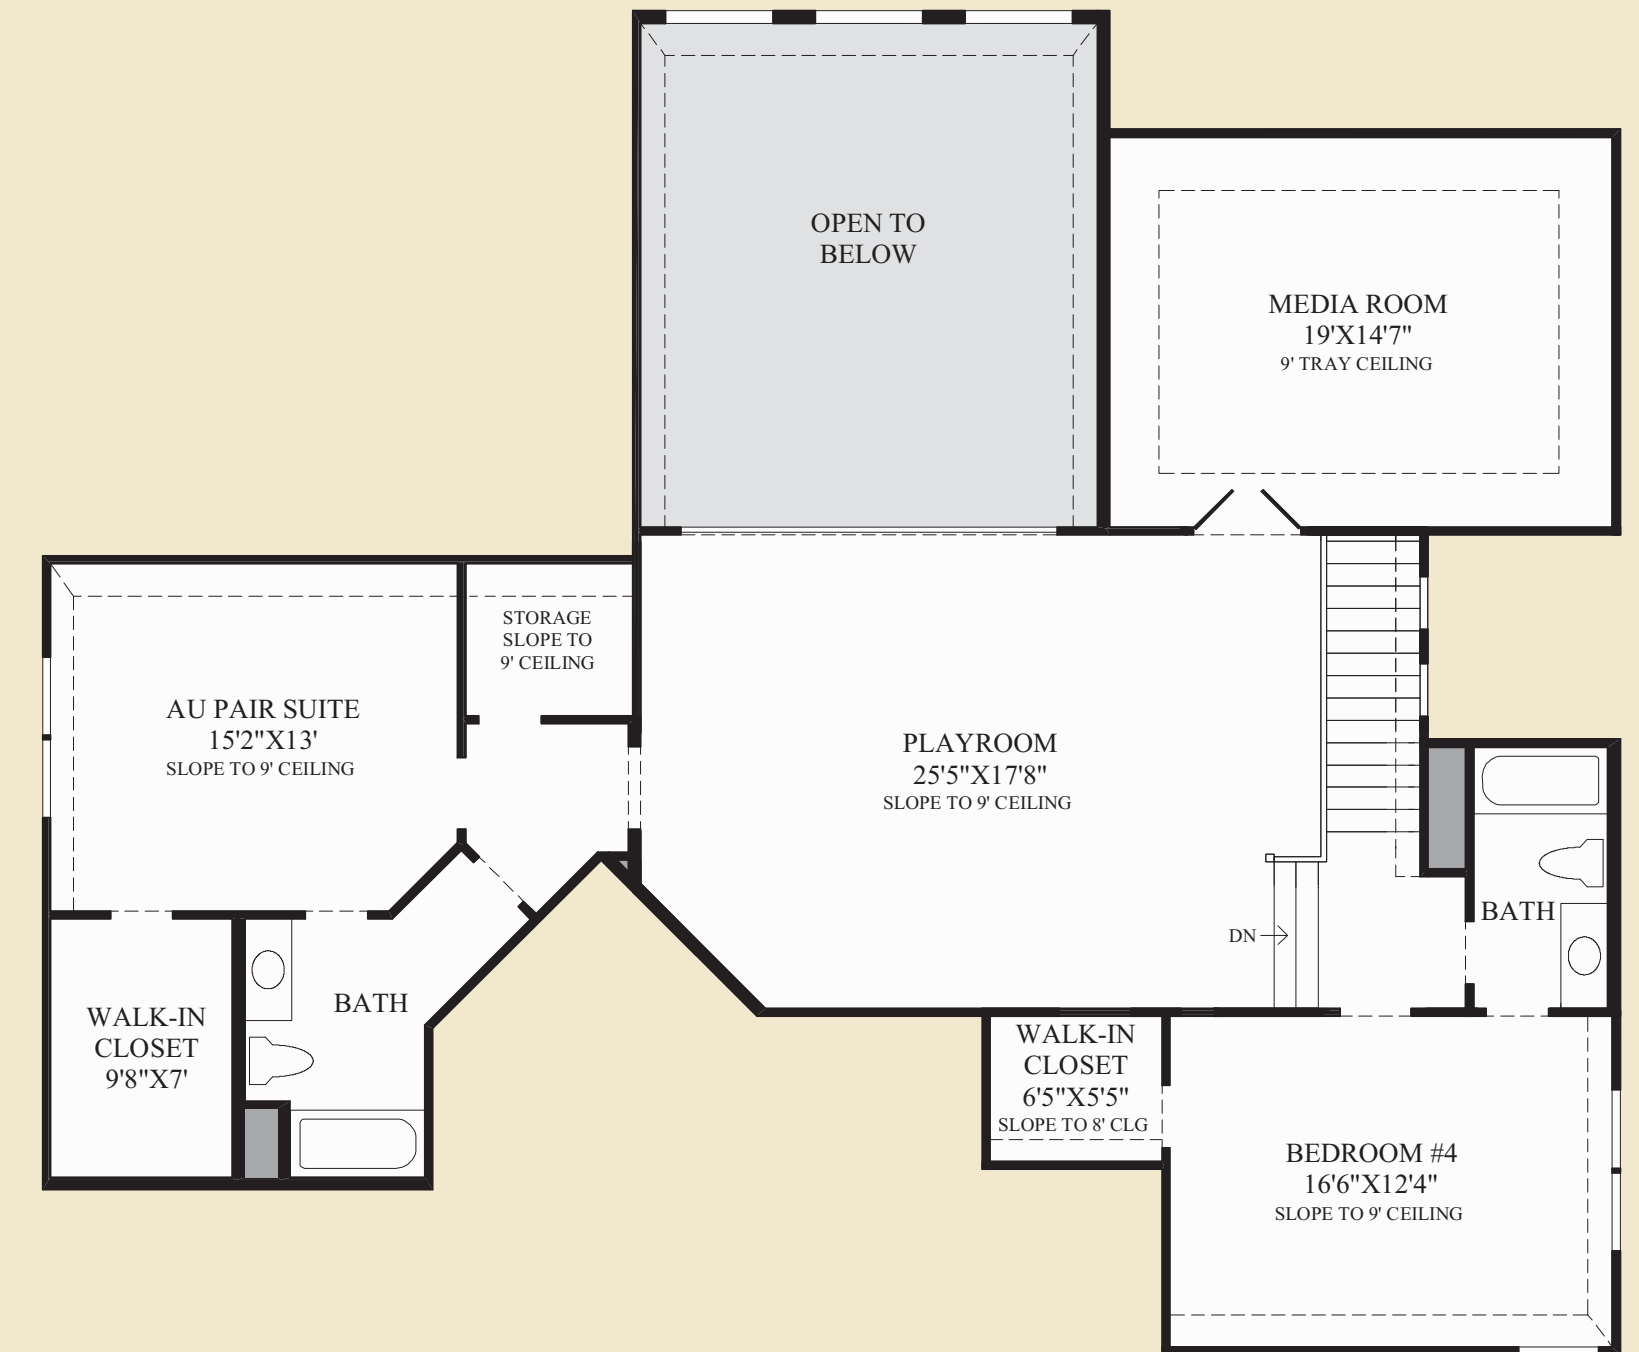

THE MILANESE | Exterior Designs

Traditional

Mediterranean

May be shown with optional features, including but not limited to two-tone stucco.

THE MILANESE

Bordeaux

May be shown with optional features, including but not limited to two-tone stucco.

Toll Brothers
America's Luxury Home Builder®

Berkshire

May be shown with optional features, including but not limited to stone-front accents.

Floor Plan

TRADITIONAL EXTERIOR DESIGN SHOWN

SHOWN WITH STAIRS TO
OPTIONAL SECOND FLOOR

SHOWN WITH:

- OPTIONAL PLAYROOM
- OPTIONAL MEDIA ROOM
- OPTIONAL FOURTH BEDROOM
- OPTIONAL AU PAIR SUITE

THE MILANESE HIGHLIGHTS

- Covered porch leads to welcoming foyer that opens to airy dining room and spectacular groin vault pathway.
- Spacious kitchen flaunts a center island, an abundance of counter space, and walk-in pantry.
- Sunlit great room featuring standard radiant fireplace and wonderful arrangement of windows is adjacent to breakfast area with access to desirable covered porch.
- Stunning master bedroom suite with dramatic tray ceiling and beautiful blanket of windows is complemented by luxurious master bath with dual vanities, soaking tub, large glass-enclosed shower, immense walk-in closet, and private water closet.
- Also included are standard walk-in closets and full bath for secondary bedrooms, generous laundry, and a towering study with double-door entry and a picturesque fireplace.