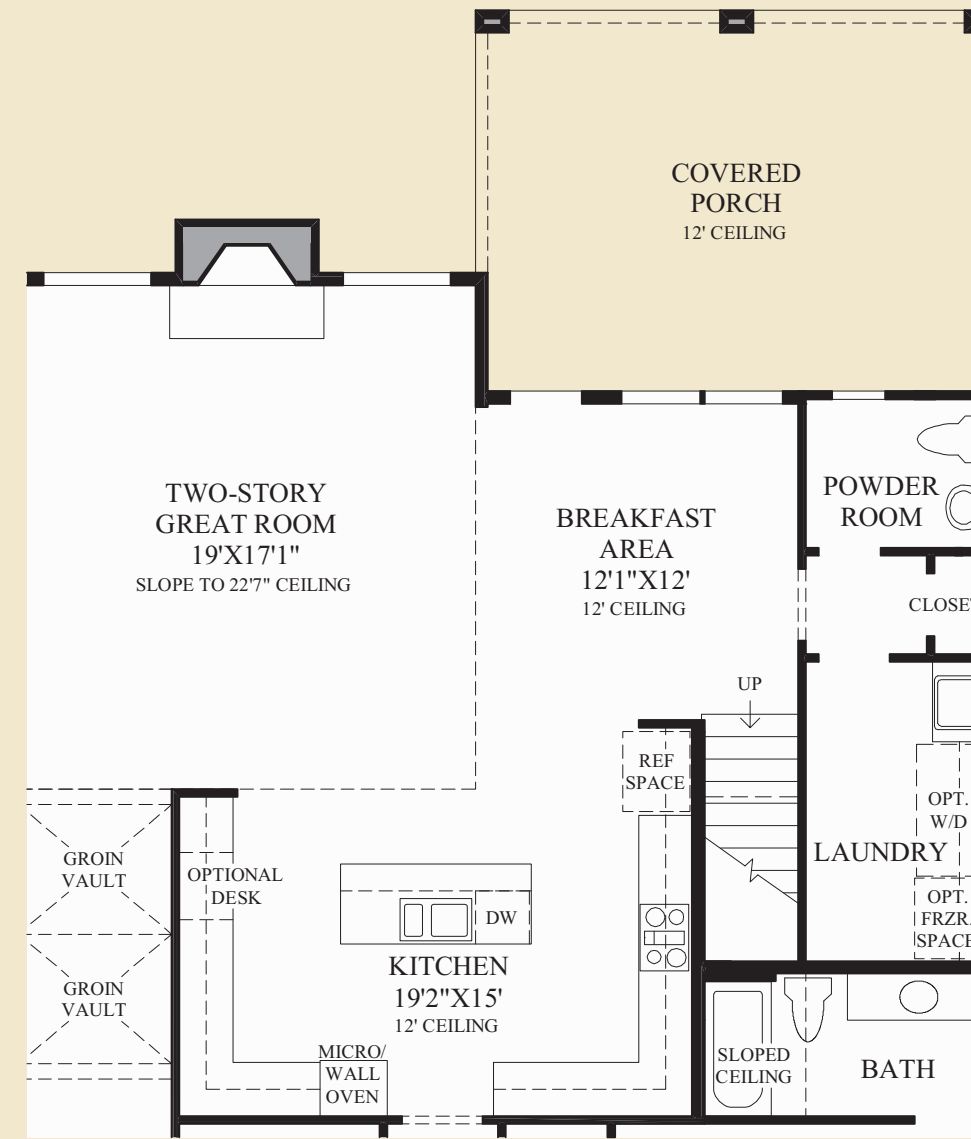

THE MILANESE | Exterior Designs

Traditional

Mediterranean

May be shown with optional features, including but not limited to two-tone stucco.

THE MILANESE

Bordeaux

May be shown with optional features, including but not limited to two-tone stucco.

Toll Brothers
America's Luxury Home Builder®

Berkshire

May be shown with optional features, including but not limited to stone-front accents.

Floor Plan

TRADITIONAL EXTERIOR DESIGN SHOWN

SHOWN WITH STAIRS TO
OPTIONAL SECOND FLOOR

SHOWN WITH:

- OPTIONAL PLAYROOM
- OPTIONAL MEDIA ROOM
- OPTIONAL FOURTH BEDROOM
- OPTIONAL AU PAIR SUITE

THE MILANESE HIGHLIGHTS

- Covered porch leads to welcoming foyer that opens to airy dining room and spectacular groin vault pathway.
- Spacious kitchen flaunts a center island, an abundance of counter space, and walk-in pantry.
- Sunlit great room featuring standard radiant fireplace and wonderful arrangement of windows is adjacent to breakfast area with access to desirable covered porch.
- Stunning master bedroom suite with dramatic tray ceiling and beautiful blanket of windows is complemented by luxurious master bath with dual vanities, soaking tub, large glass-enclosed shower, immense walk-in closet, and private water closet.
- Also included are standard walk-in closets and full bath for secondary bedrooms, generous laundry, and a towering study with double-door entry and a picturesque fireplace.