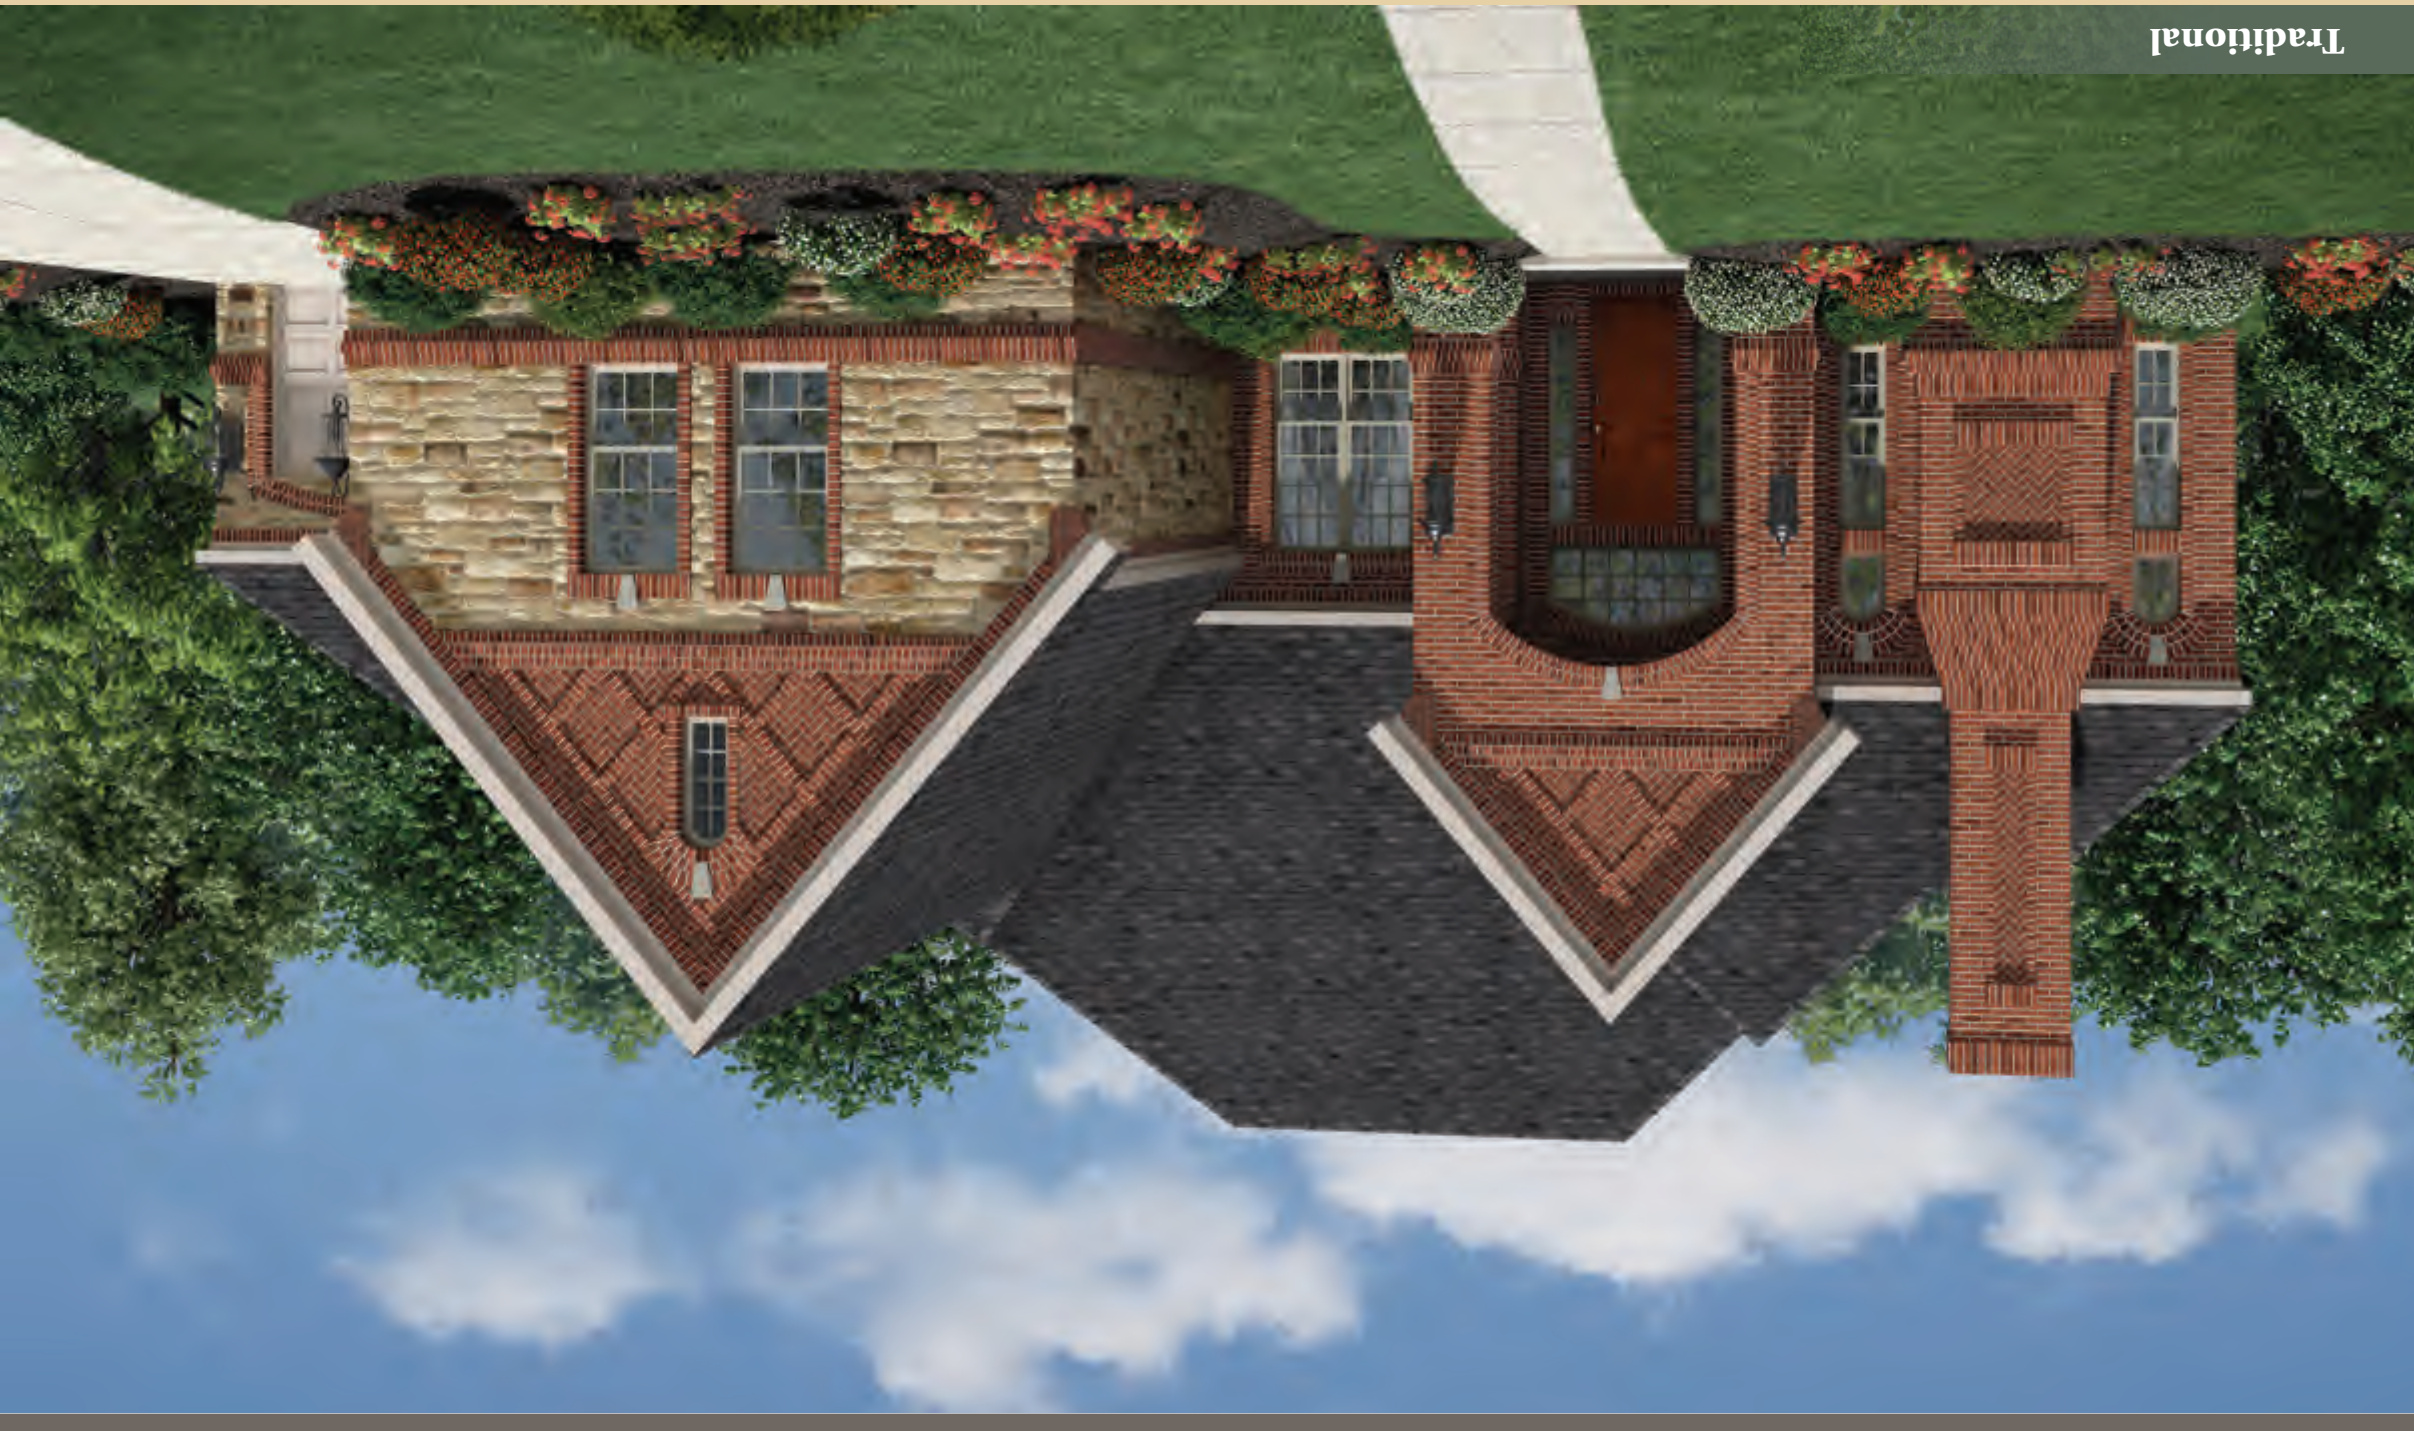

THE MILANESE | Exterior Designs

Traditional